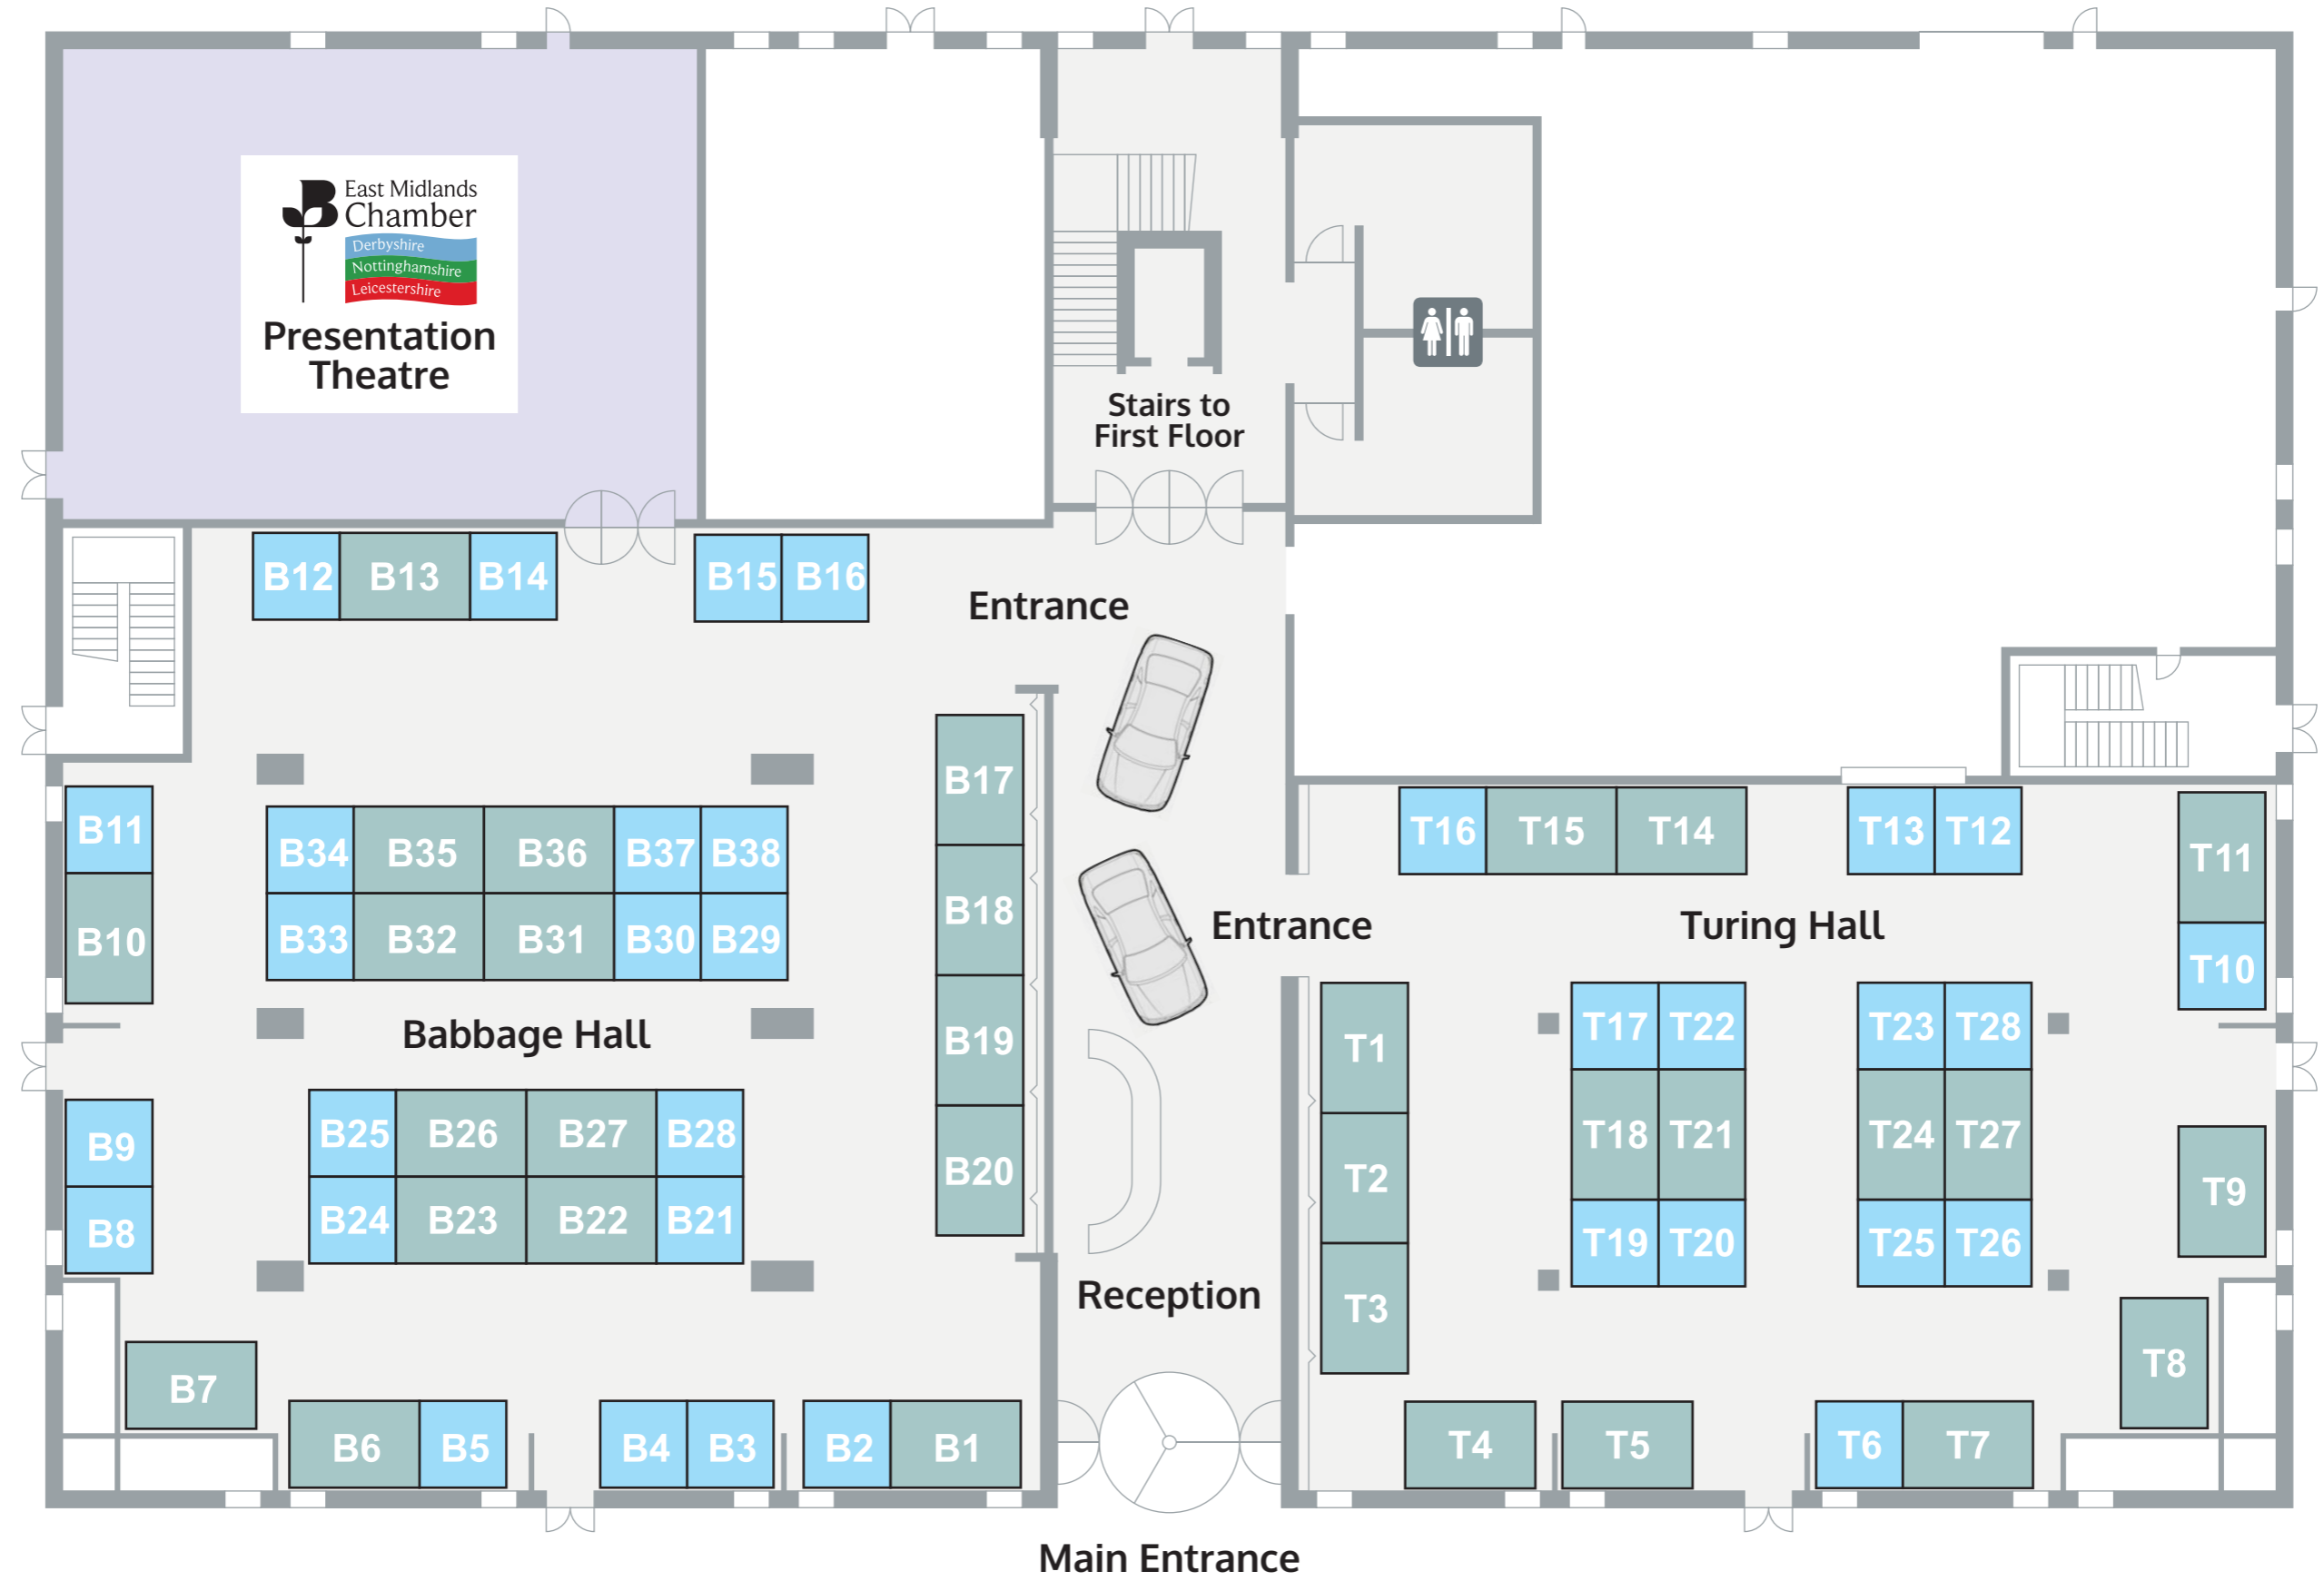

Love Business EXPO 2019
Ground Floor

- 2x2m Shell Scheme
- 3x2m Shell Scheme

Love Business EXPO 2019
First Floor

2x2m Space Only (no electrics)